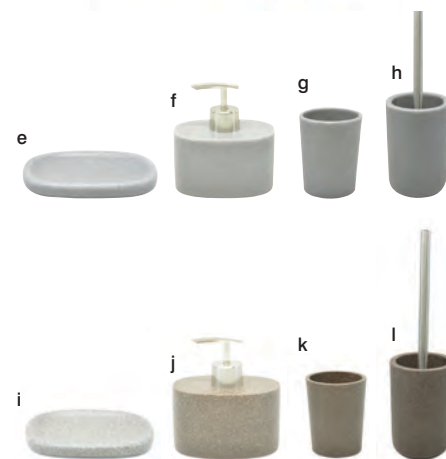

Diamante

a. Soap dish	5345205	€9.70
b. Soap dispenser	5345236	€13.90
c. Tumbler	5345212	€9.70
d. Toilet brush holder	5345229	€23.70

Stone effect

a. Beige soap dish	5340835	€6.95
b. Beige soap dispenser	5340774	€9.70
c. Beige tumbler	5340804	€6.95
d. Beige toilet brush holder	5340866	€16.70
e. Grey soap dish	5340842	€6.95
f. Grey soap dispenser	5340781	€9.70
g. Grey tumbler	5340811	€6.95
h. Grey toilet brush holder	5340873	€16.70
i. Dark brown soap dish	5340828	€6.95
j. Dark brown soap dispenser	5340767	€9.70
k. Dark brown tumbler	5340798	€6.95
l. Dark brown toilet brush holder	5340859	€16.70