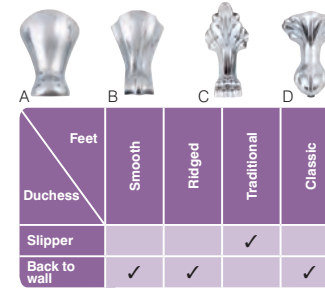

Duchess paintable slipper to floor

- 0 tap hole
- includes a pre-fitted integrated waste
- Primed. Must be painted with an acrylic based paint

L1550 x W810mm (capacity 220L)
4001225

€1200