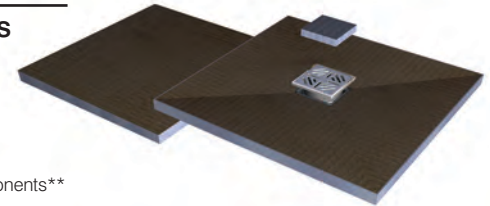

Level access wetroom kits

Standard level access room kit with 1200 x 900mm tray former

For waterproofing the whole bathroom floor (can be extended for larger rooms as required)

Flat level access base

- ideal on wood floors*
- not suitable on concrete or MDF floors
- supplied complete with installation components**
- for bathrooms up to 6 sqm
- will require marine plywood for over boarding surrounding floor and tile adhesive (not supplied)
- installation DVD included

5055341702705

€550

don't forget...

forget...

Extension matting

- can be added to extend the wetroom area
- extend your wet area by 5 sqm

5055341703665

€69.75

don't forget...

forget...

Extension kits

- can be added to extend the wetroom area
- extend wet area by 2.20 sqm

5060164650058

€417

Professional level access room kit with 1200 x 900mm tray former

For waterproofing and insulating the whole bathroom floor (can be extended for larger rooms as required)

Flat level access base

- ideal on wood floors*
- not suitable on concrete or MDF floors
- supplied complete with installation components**
- for bathrooms up to 4.71 sqm
- installation DVD included

5060164650041

€970

Raised access wetzone kits

50mm Raised wetzone kits 1850mm length

(can be cut down as required)

50mm base

- easier on wood floors*
- supplied complete with installation components**
- installation DVD included

L1850 x W750mm

5060164650034

€730

L1850 x W900mm

5060164650027

€760

150mm Raised wetzone kits 1850mm length

(can be cut down as required)

150mm base

- suitable for both wood* and concrete floors
- supplied complete with installation components**
- ideal for wastes running above the floor
- installation DVD included

L1850 x W750mm

5060164650010

€830

L1850 x W900mm

5060164650003

€900