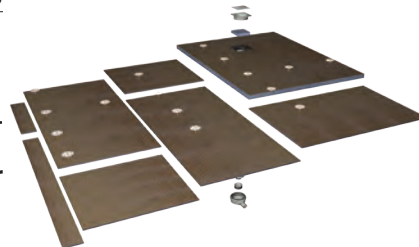

don't forget...

forget...

Extension kits

- can be added to extend the wetroom area
- extend wet area by 2.20 sqm

5060164650058

€417

Professional level access room kit with 1200 x 900mm tray former

For waterproofing and insulating the whole bathroom floor (can be extended for larger rooms as required)

Flat level access base

- ideal on wood floors*
- not suitable on concrete or MDF floors
- supplied complete with installation components**
- for bathrooms up to 4.71 sqm
- installation DVD included

5060164650041

€970