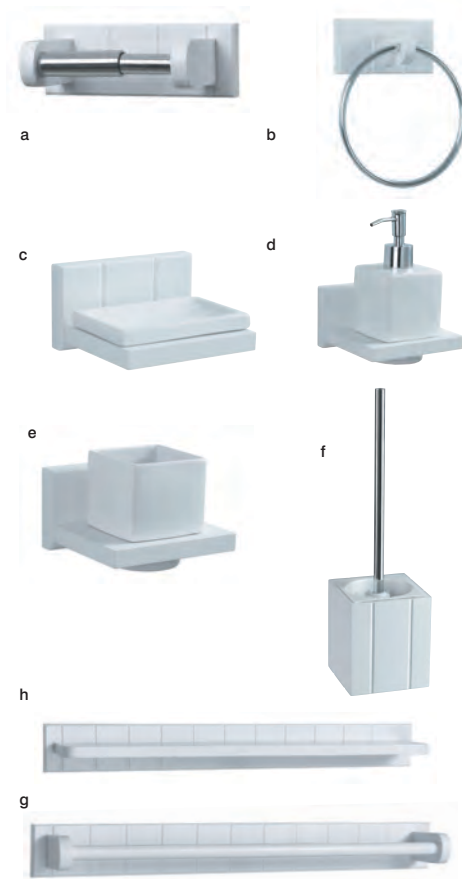

Adelite SS

a. Toilet roll holder	H115 x W22 x D76mm	5052931104307	€12.50
b. Towel ring	H208 x W195 x D75mm	5052931104352	€13.90
c. Soap dish		5052931104345	€13.90
d. Soap dispenser		5052931104321	€13.90
e. Tumbler		5052931104338	€13.90
f. Toilet brush		5052931104369	€6.95
g. Towel rail	H62 x W1100 x D80mm	5052931104291	€13.90
h. Shelf	H62 x W1250 x D76mm	5052931104314	€20.90