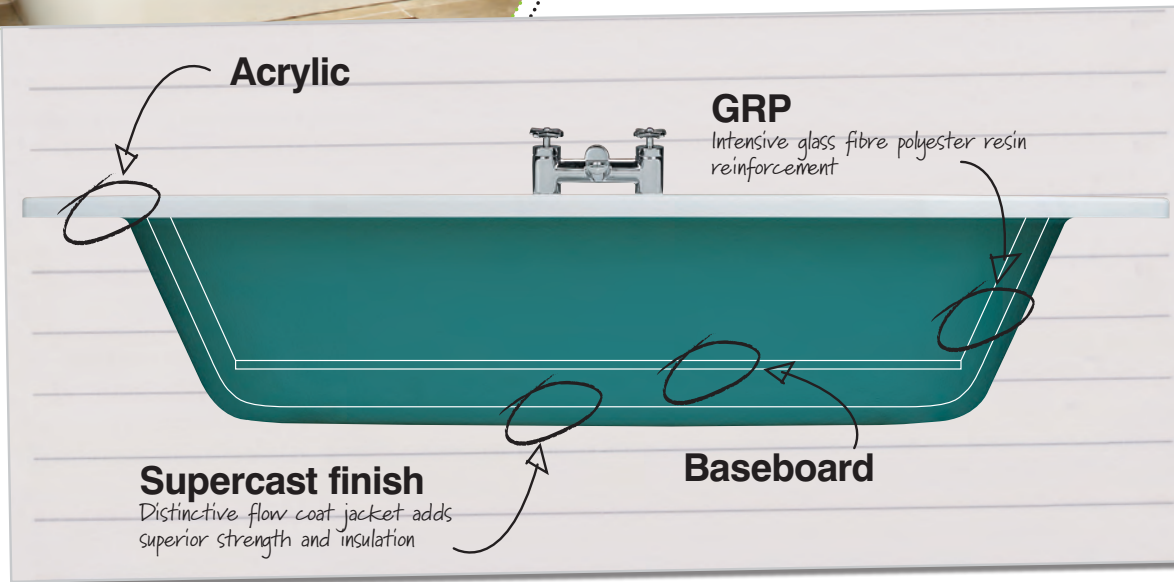

Supercast
option available
on these baths...

- **Adelphi L-shaped**
- **Adelphi curved**
- **Shaftesbury standard**
- **Helena**