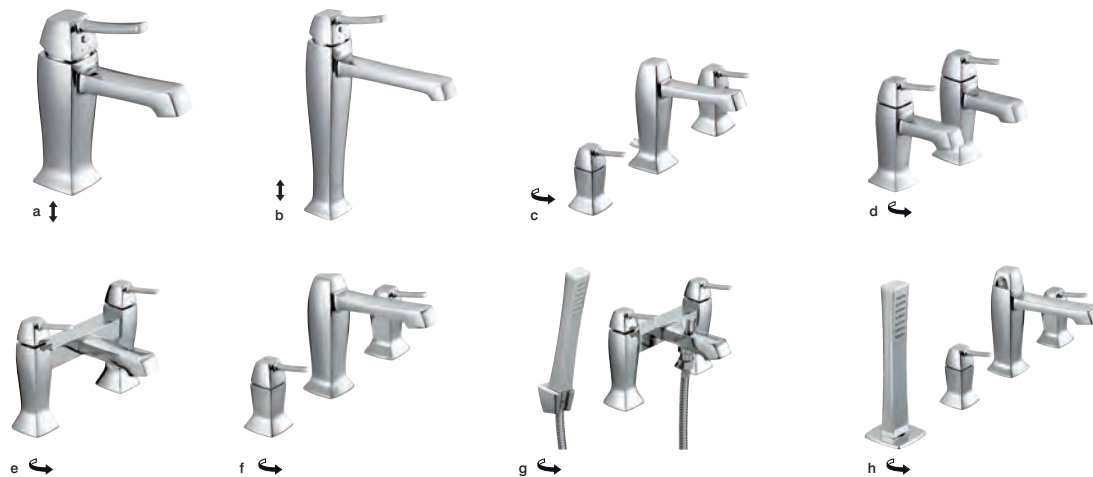

Opulent

COOKE
& LEWIS

a. Single lever basin mixer*	LP (0.3 bar)	4006398	€104
b. Single lever tall basin mixer*	LP (0.5 bar)	4006367	Was €113 Now €83.75
c. 3 tap hole basin mixer	LP (0.1 bar)	4006374	Was €133 Now €101
d. Basin taps	LP (0.2 bar)	4006343	Was €73 Now €57
Bath taps	LP (0.5 bar)	4006350	Was €79.75 Now €61
e. 2 tap hole bath mixer	LP (0.5 bar)	4006312	Was €133 Now €97
f. 3 tap hole bath mixer	LP (0.2 bar)	4004691	Was €166 Now €121
g. 2 tap hole bath shower mixer	LP (0.5 bar)	4006381	Was €146 Now €122
h. 4 tap hole bath shower mixer	LP (0.5 bar)	4006305	Was €359 Now €179