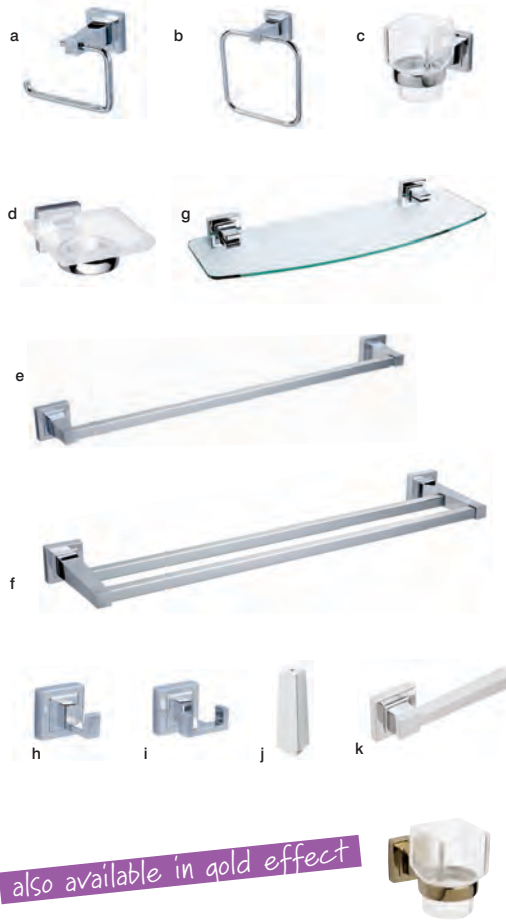

also available in gold effect

Cascade SS

a. Toilet roll holder	H185 x W165 x D80mm	5191451	€20.90
b. Towel ring	H21 x W185 x D75mm	5191475	€22.30
c. Tumbler		5191550	€22.30
d. Soap dish		5191536	€22.30
e. Towel rail	H52 x W662 x D81mm	5191499	€26.50
f. Double towel rail	H52 x W662 x D150mm	5191512	€34.80
g. Glass shelf	H52 x W500 x D177mm	5191574	€26.50
h. Single robe hook		5191598	€11.10
i. Double robe hook		5191611	€12.50
j. Light pull		5191635	€11.10
k. Cistern lever		5191659	€2.75