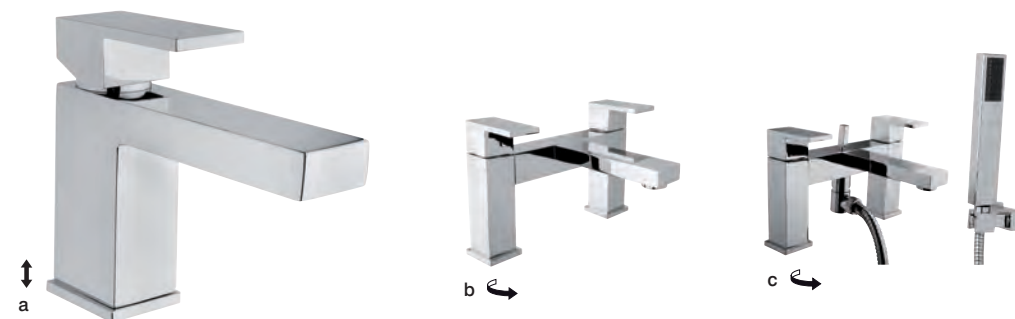

Salzburg ◆ SS

COOKE
& LEWIS

- a. **Single lever basin mixer*** 4006824
  LP (0.5 bar) **Was €199 Was €155 Now €111**
- b. **2 tap hole bath mixer** 4006817
  LP (0.5 bar) **Was €239 Was €136 Now €104**
- d. **2 tap hole bath shower mixer** 4006800
  HP (1.0 bar) **Was €150 Was €125 Now €69.75**