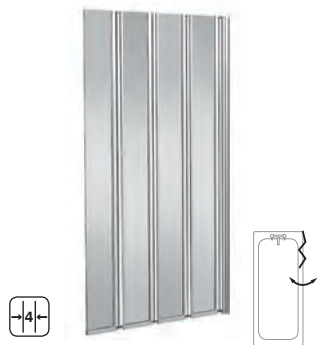

Amazon 4 fold screen

- reversible semi framed screen
- easy clean glass
- nominal 15mm adjustment for out of true walls

Polished silver effect/clear
W850 x H1500mm 5397007062045 ◆ €283