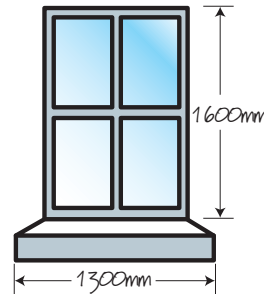

Indicate openings – windows, doors, archways and hatched

- Mark the location of windows, doors, archways, hatches
- Include the opening swing of doors

3

Indicate any obstacles that can't be moved and include main services, electric, water and gas

- Indicate items that must be planned around
- Your boiler, meters, radiators, soil stack, stop cock, alcoves, etc
- Finally add main services, electric, water and gas