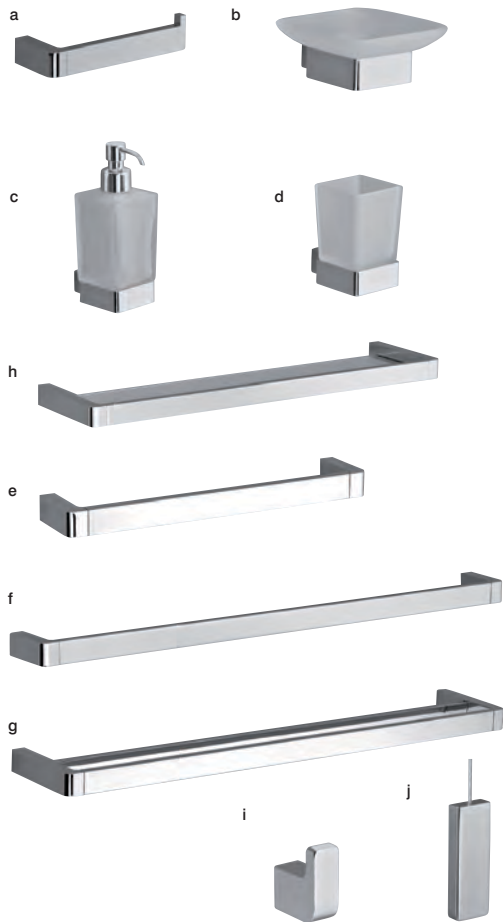

Streamline SS

COOKE
& LEWIS

a. Toilet roll holder	H69 x W177 x D41mm	5287222	€32.00
b. Soap dish		5287246	€33.40
c. Soap dispenser		5287192	€18.10
d. Tumbler		5287239	€33.40
e. Mini towel rail	H52 x W294 x D36mm	5287161	€34.80
f. Towel rail	H52 x W589 x D36mm	5287178	€37.60
g. Double towel rail	H25 x W616 x D105mm	5287185	€46.00
h. Shelf	H25 x W504 x D41mm	5287253	€37.60
i. Single robe hook		5287215	€11.10
j. Light pull		5287208	€11.10