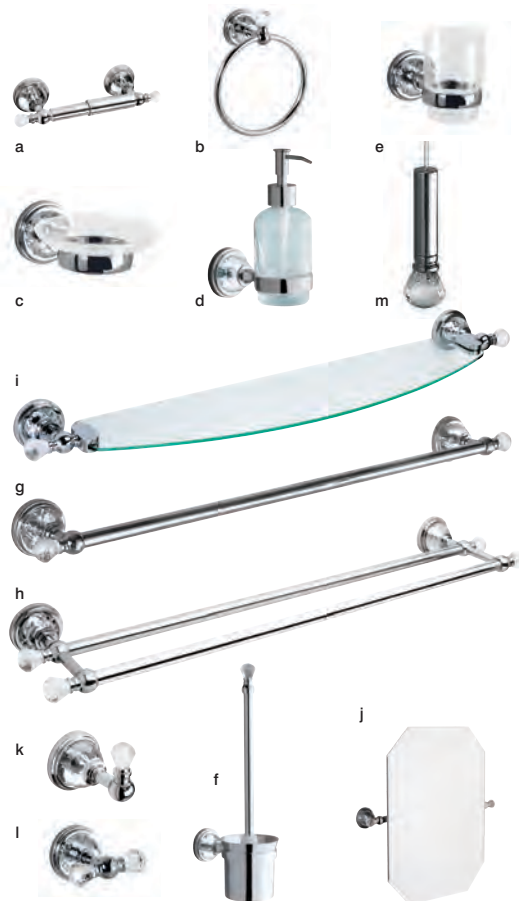

also available in gold effect

Cascade SS

a. Toilet roll holder	H185 x W165 x D80mm	5191451	€20.90
b. Towel ring	H21 x W185 x D75mm	5191475	€22.30
c. Tumbler		5191550	€22.30
d. Soap dish		5191536	€22.30
e. Towel rail	H52 x W662 x D81mm	5191499	€26.50
f. Double towel rail	H52 x W662 x D150mm	5191512	€34.80
g. Glass shelf	H52 x W500 x D177mm	5191574	€26.50
h. Single robe hook		5191598	€11.10
i. Double robe hook		5191611	€12.50
j. Light pull		5191635	€11.10
k. Cistern lever		5191659	€2.75

also available in gold effect

Timeless SS

a. Toilet roll holder	H185 x W90 x D70mm	5052931112364	€26.50
b. Towel ring	H185 x W165 x D55mm	5052931112302	€27.90
c. Soap dish		5052931112326	€27.90
d. Tumbler		5052931112319	€27.90
e. Toilet brush	H130 x W130 x D40mm	5052931112388	€13.95
f. Towel rail	H55 x W689 x D84mm	5052931112289	€32.00
g. Double towel rail	H64 x W800 x D60mm	5052931112333	€40.40
h. Glass shelf	H55 x W689 x D152mm	5052931112340	€32.00
i. Mirror	H630 x W460 x D75mm	5052931112401	€62.75
j. Single robe hook		5191819	€11.10
k. Double robe hook		5191833	€9.70
l. Light pull		5052931112395	€9.70