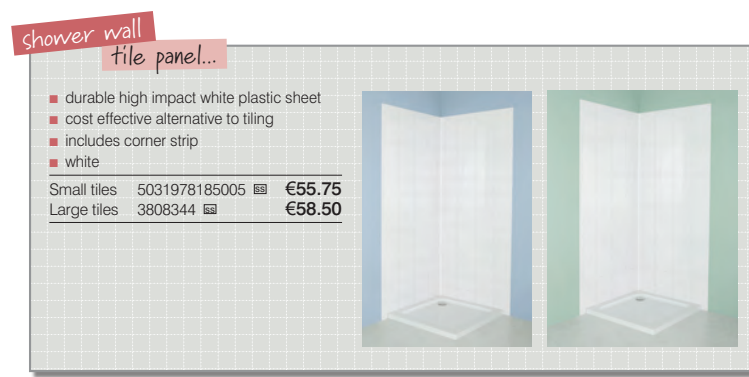

€195

don't forget...

For our selection of shower trays see page 62.

don't forget...

For shower tray accessories see page 62.

shower wall tile panel...

- durable high impact white plastic sheet
- cost effective alternative to tiling
- includes corner strip
- white