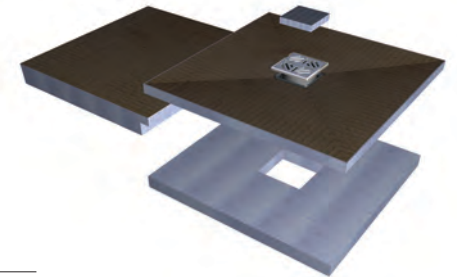

150mm base

- suitable for both wood* and concrete floors
- supplied complete with installation components**
- ideal for wastes running above the floor
- installation DVD included

L1850 x W750mm

5060164650010

€830

L1850 x W900mm

5060164650003

€900