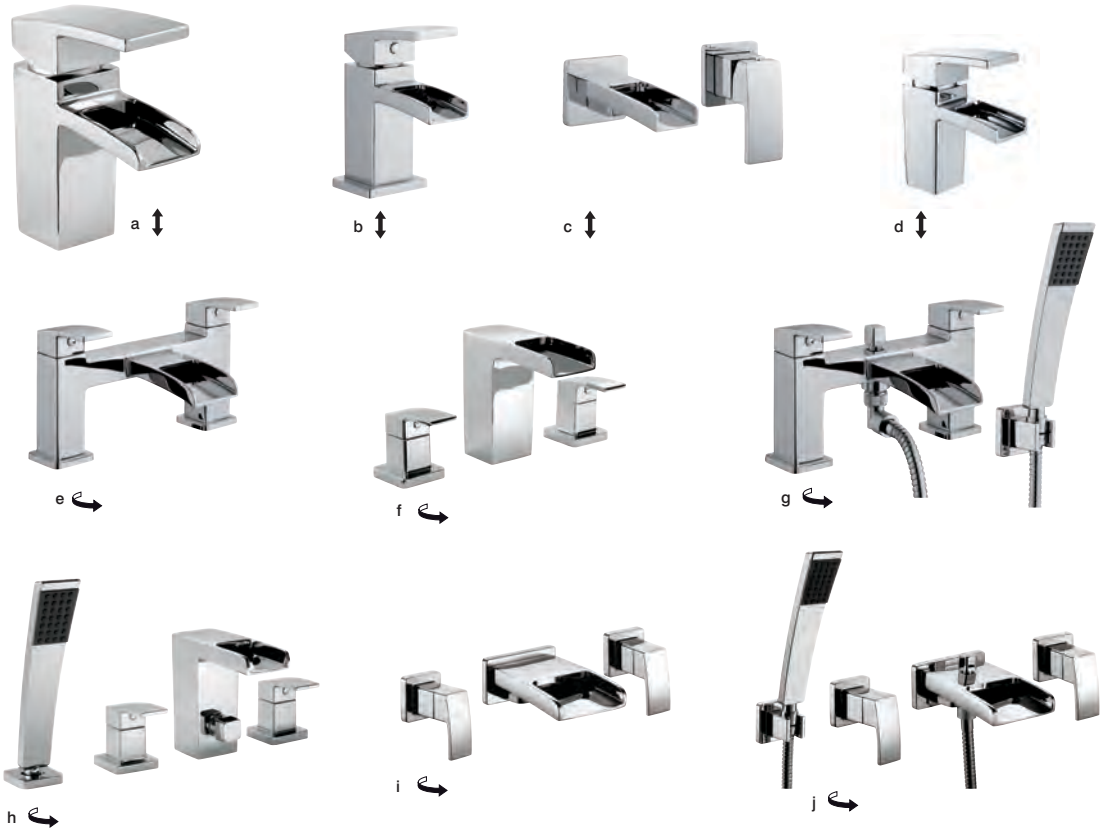

Cascade

a. Single lever basin mixer*	LP (0.5 bar) 5397007050127	€227
b. Single lever mini basin mixer*	LP (0.5 bar) 5397007050349	€199
c. 2 tap hole wall mounted basin mixer	LP (0.5 bar) 5397007050226	Was ~~€372~~ Was €187 Now €125
d. Single lever basin mixer with light*	(No batteries required, powered by water) HP (1 bar) 4067795	€269
e. 2 tap hole bath mixer	LP (0.1 bar) 5397007050301	€297
f. 3 tap hole bath mixer	LP (0.2 bar) 3657799	€139
g. 2 tap hole bath shower mixer	LP (0.2 bar) 5397007050325	€354
h. 4 tap hole bath shower mixer	LP (0.5 bar) 3657805	Was ~~€282~~ Was €222 Now €139
i. 3 tap hole wall mounted bath mixer	LP (0.2 bar) 5397007050141	€344
j. 4 tap hole wall mounted bath shower mixer	LP (0.2 bar) 5397007050165	Was ~~€398~~ Was €195 Now €125