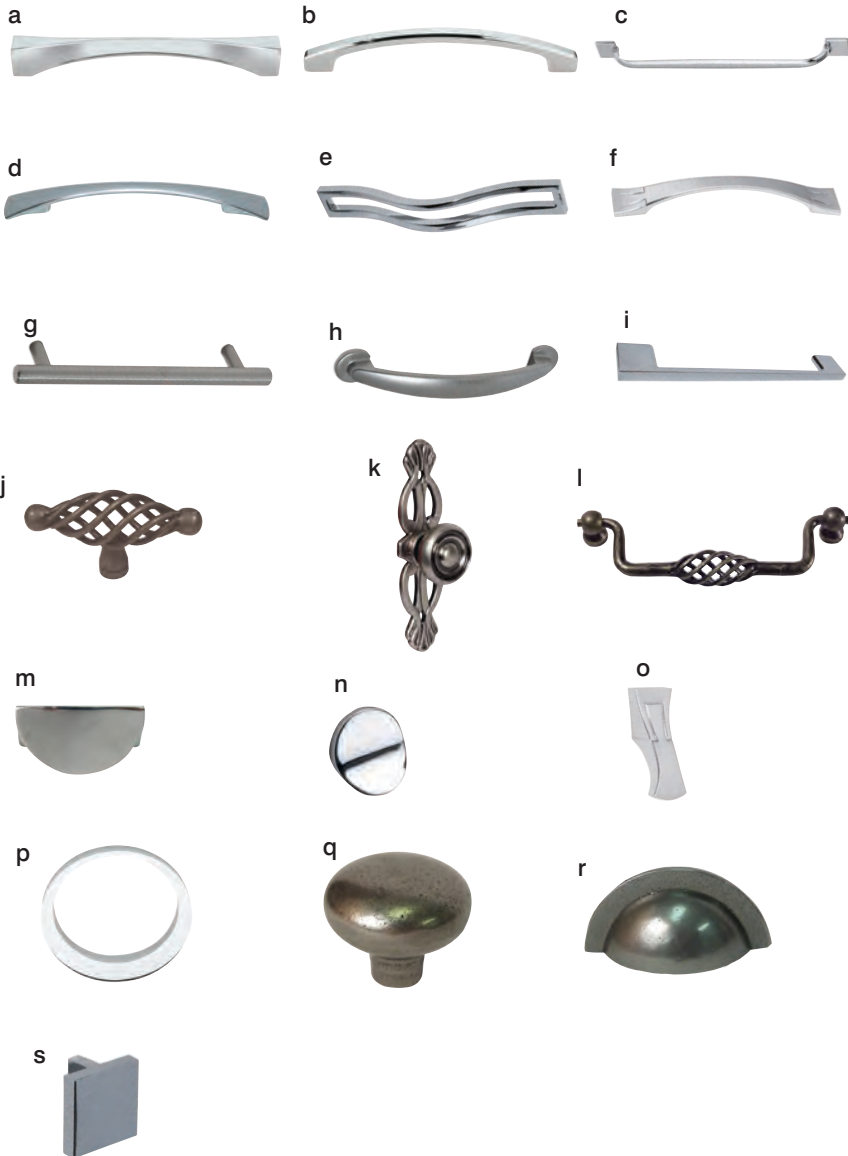

a. D-handle

■ polished chrome (sold in pair)		
160mm	4005094	€13.15
192mm	4005100	€18.25

b. D-handle

■ polished chrome (sold in pair)		
160mm	4005117	€13.75

c. Georgia handle

■ polished chrome (sold in pair)		
128mm	4005322	€13.55
224mm	4005339	€13.20

d. Bow handle

■ polished chrome (sold in pair)		
128mm	4005124	€9.10

e. Pull handle

■ polished chrome (sold in pair)		
192mm	4005285	€11.35

f. Dovetail pull handle

■ polished chrome (sold in pair)		
128mm	4005315	€11.75

g. Bar handle

■ brushed nickel (sold in pair)		
128mm	5397007022261	€10.65

h. Bow handle

■ matt nickel (sold in pair)		
128mm	5397007022285	€10.25

i. D-handle

■ polished chrome (sold in pair)		
160mm	5397007022308	€13.50

j. T-handle

■ antique brass (sold in pair)		
70mm	4066392	€9.15

k. Knob and back plate

■ antique silver (sold in pair)		
80mm	4066415	€16.85

l. Drop bar handle

■ antique brass (sold in pair)		
149mm	4066439	€13.75

m. Soho rectangular pull handle

■ polished chrome (sold in pair)		
32mm	4005186	€11.75
64mm	4005193	€16.80

n. Soho round pull handle

■ polished chrome (sold in pair)		
32mm	4005179	€12.85

o. Dovetail knob handle

■ polished chrome (sold in pair)		
50 x 27mm	4005308	€11.95

p. Pull knob

■ polished chrome (sold in pair)		
60mm	4066408	€13.70

q. Knob handle

■ iron (sold in pair)		
35mm	4066422	€11.60

r. Smooth cup handle

■ iron (sold in pair)		
104mm	4066446	€25.10

s. Knob handle

■ polished chrome (sold in pair)		
40mm	5397007022247	€10.40