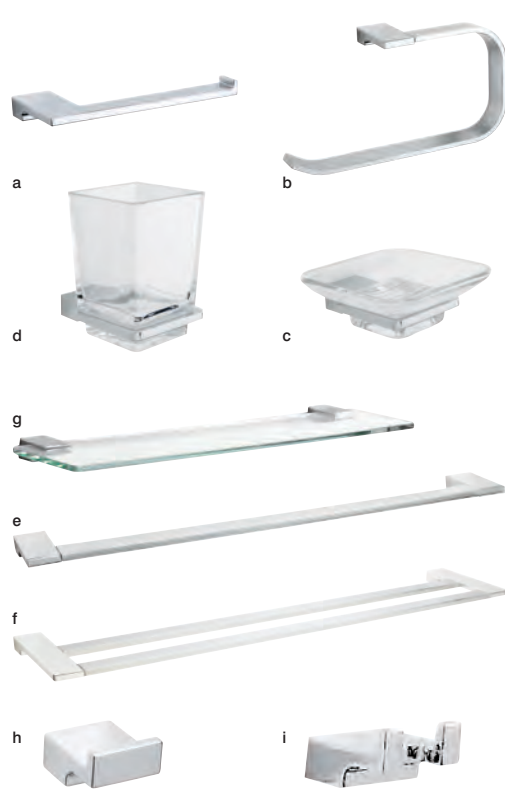

Illumini SS

a. Toilet roll holder	H17.8 x W69.2 x D2.5mm	5190386	€26.50
b. Towel ring	H26 x W14.2 x D8.7mm	5190393	€27.90
c. Soap dish		5190423	€27.90
d. Tumbler		5190430	€27.90
e. Towel rail	H16 x W647 x D70mm	5190409	€32.00
f. Double towel rail	H16 x W647 x D120mm	5190416	€40.40
g. Glass shelf	H21 x W500 x D112mm	5190447	€32.00
h. Single robe hook		5190454	€9.70
i. Double robe hook		5190461	€11.10

COOKE
& LEWIS