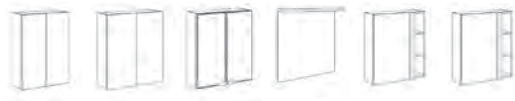

Step 1

Choose your cabinets

	facia colour	carcass colour	500mm 2 door wall cabinet	600mm 2 door wall cabinet	600mm 2 door mirror wall cabinet	600mm mirror and downlight canopy	500mm corner wall cabinet	600mm corner wall cabinet
			W500 x H672 x D213mm	W600 x H672 x D213mm	W600 x H672 x D213mm	W600 x H672 x D213mm	W500 x H672 x D254mm	W600 x H672 x D254mm
Santini 	Gloss white	White	5397007152418 €138	5397007152425 €166	5397007152432 €208	5397007152449 €180	5397007153095 €141	5397007153088 €166
Antero 	Oak effect	White	5397007152739 €138	5397007152746 €157	5397007152753 €199	5397007152760 €180	5397007153170 €134	5397007153163 €161
	Walnut effect	White	5397007152494 €138	5397007152500 €166	5397007152517 €208	5397007152524 €180	5397007153118 €141	5397007153101 €166
Sorella 	Gloss white trad	White	5397007152579 €138	5397007152586 €166	5397007152593 €208	5397007152609 €180	5397007153132 €141	5397007153125 €166
	Oak effect	Oak effect	5397007152890 €138	5397007152906 €166	5397007152913 €199	5397007152920 €180	5397007153217 €138	5397007153200 €166
	Walnut effect	Walnut effect	5397007152975 €138	5397007152982 €187	5397007152989 €206	5397007153002 €180	5397007153231 €141	5397007153224 €180
	White shaker	White	5397007152814 €138	5397007152821 €160	5397007152838 €208	5397007152845 €180	5397007153194 €138	5397007153187 €163
Appleby* 	Gloss white	White	5397007152654 €166	5397007152661 €194	5397007152678 €216	5397007152685 €180	5397007153156 €155	5397007153149 €180
	Gloss stone	White	5397007153057 €166	-	5397007153071 €236	-	-	-