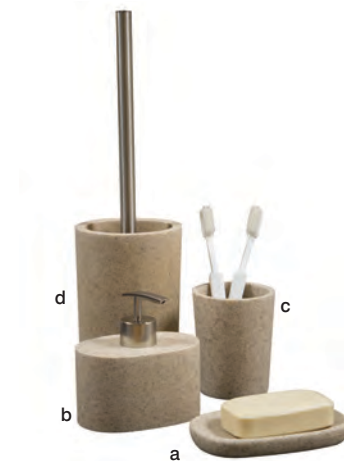

Diamante

a. Soap dish	5345205	€9.70
b. Soap dispenser	5345236	€13.90
c. Tumbler	5345212	€9.70
d. Toilet brush holder	5345229	€23.70

Stone effect

a. Beige soap dish	5340835	€6.95
b. Beige soap dispenser	5340774	€9.70
c. Beige tumbler	5340804	€6.95
d. Beige toilet brush holder	5340866	€16.70
e. Grey soap dish	5340842	€6.95
f. Grey soap dispenser	5340781	€9.70
g. Grey tumbler	5340811	€6.95
h. Grey toilet brush holder	5340873	€16.70
i. Dark brown soap dish	5340828	€6.95
j. Dark brown soap dispenser	5340767	€9.70
k. Dark brown tumbler	5340798	€6.95
l. Dark brown toilet brush holder	5340859	€16.70