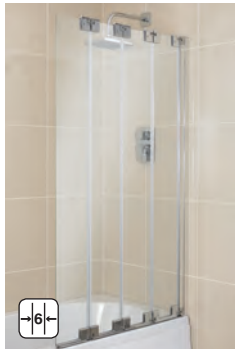

W720 x H1500mm		
RH	4080206	€473
LH	4080176	€473

COOKE
&LEWIS

Seine 2 panel square screen

- single opening reversible screen
- easy clean glass
- nominal 25mm adjustment for out of true walls

Polished silver effect/clear
W950 x H1500mm 5397007062007 ◆ €388